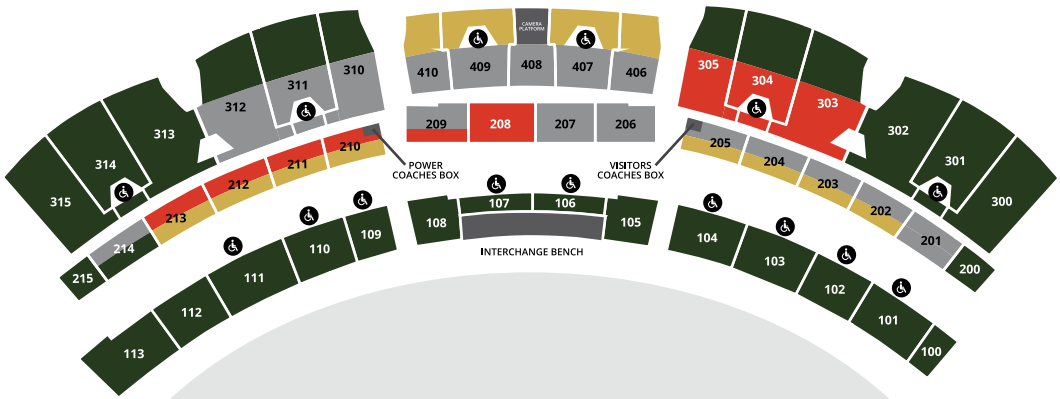

WESTERN STAND SEAT MAPS

Unreserved Seating

Daily Reserved Seats

Season Reserved Seats

ADELAIDE CROWS HOME GAMES

PORT ADELAIDE HOME GAMES